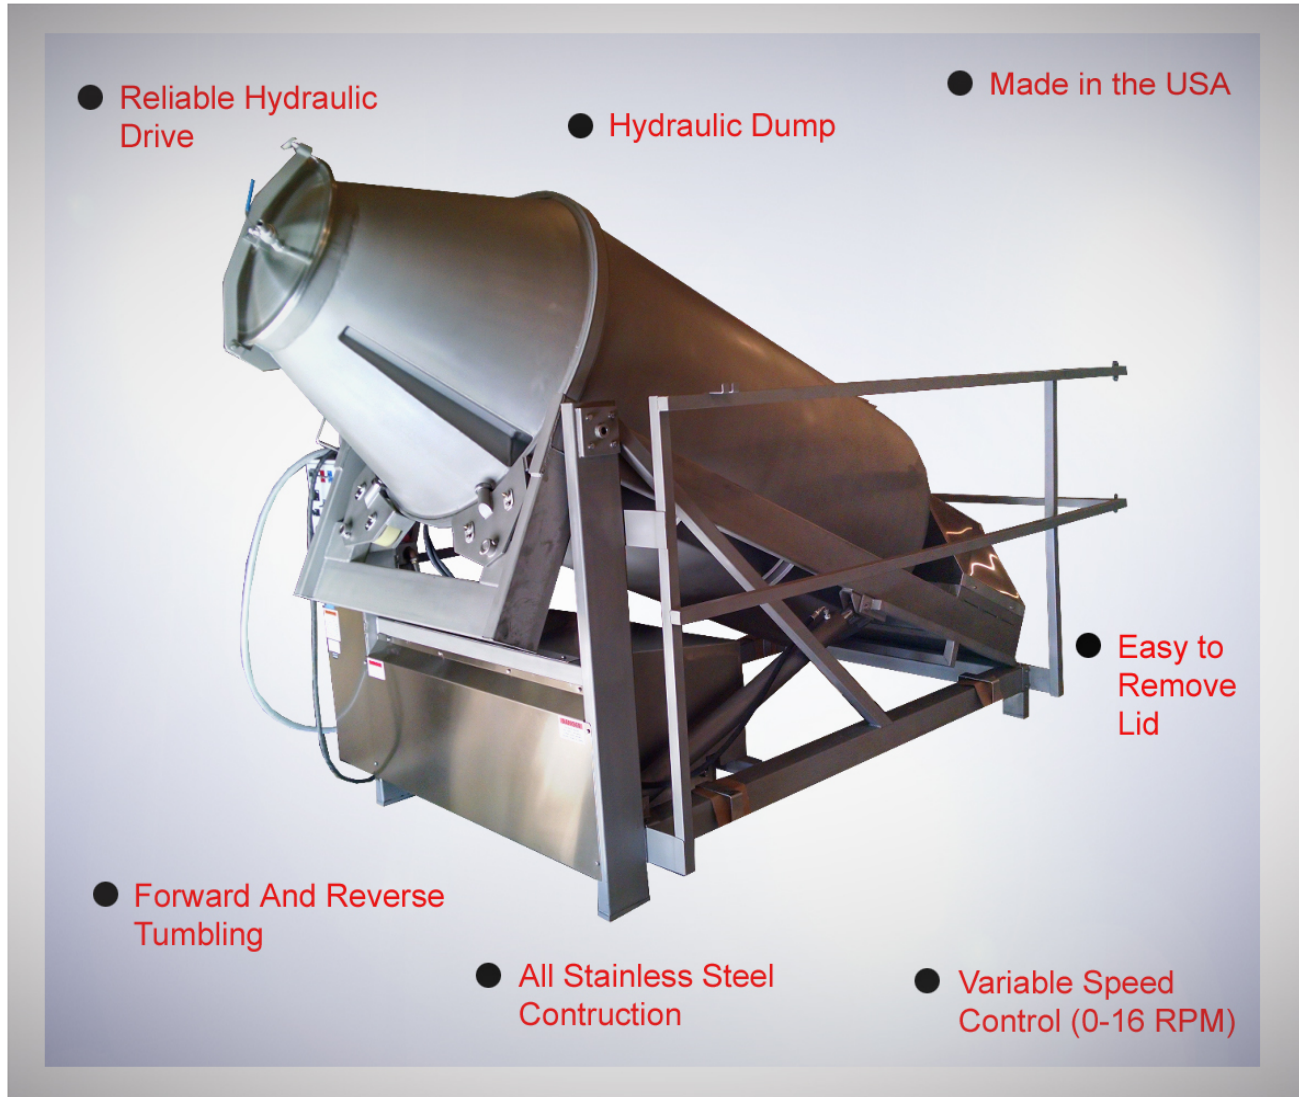

DVTS 2000 AND 3000 TUMBLER

If your looking for a quality tumbler that can handle the big loads you found it! The DVTS 2000 and 3000 tumbler Has variable speed control, 0 to 16 rpm. Safety rail. LED timer in hours and minutes. Forward and reverse tumbling. This tumbler has hydraulic tilt for easy unloading and cleaning, tilt it all the way back for easy loading. Easy to change vacuum filter. Liquid filled vacuum gauge. Gain profits by tumbling, weight gain and tenderizing all in minutes.