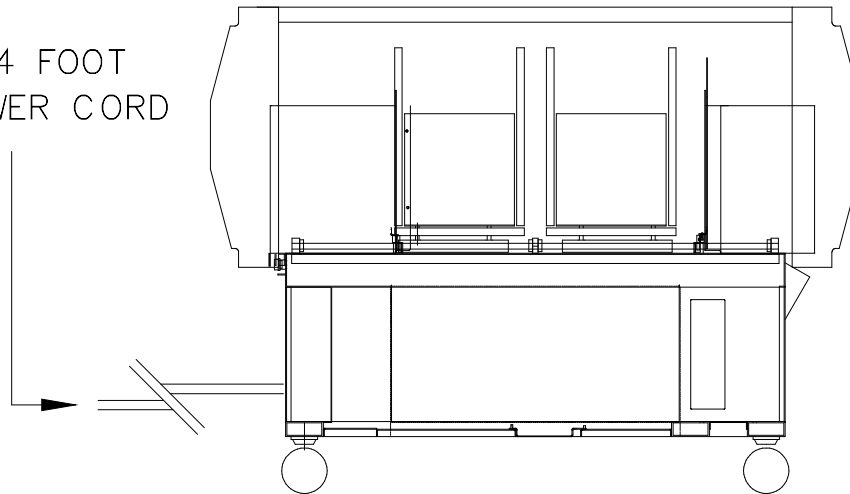

UTILITIES:

ELECTRIC SUPPLY 480VAC, 60HZ, 3PHASE, 15AMP.

10-HP PUMP MOTOR

NO WATER SUPPLY REQUIRED.

NO AIR SUPPLY REQUIRED.

24 FOOT
POWER CORD

TITLE

914 PRESS