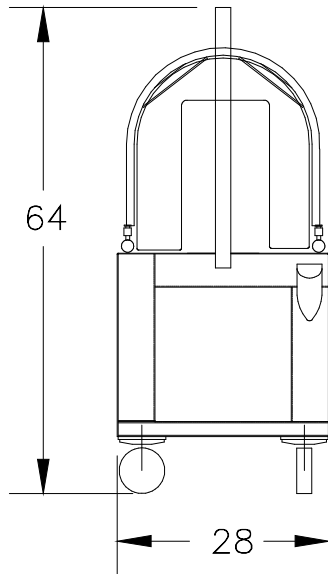

UTILITIES:

ELECTRIC SUPPLY 480VAC, 60HZ, 3PHASE, 15AMP.

10-HP PUMP MOTOR

NO WATER SUPPLY REQUIRED.

NO AIR SUPPLY REQUIRED.

24 FOOT
POWER CORD

TITLE

914 PRESS

DES DRN CHK APP ECN

.XXX ± .005

DIMENSIONS &

FINISH:

NEXT ASSY:

—

PCK PCK

.XX ± .020

ANSI Y14.5-1982

WHERE FILED:

914

S/N:

914view3

ANGLE ± 0° 30'