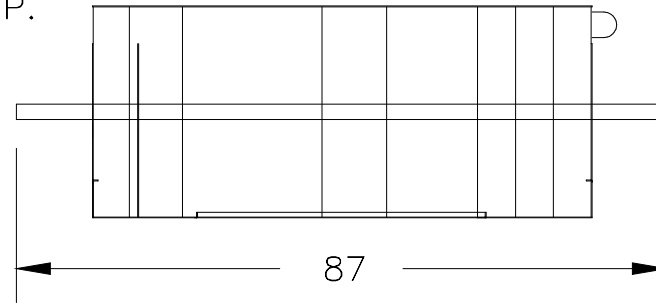

UTILITIES:

ELECTRIC SUPPLY 480VAC, 60HZ, 3PHASE, 15AMP.

10-HP PUMP MOTOR

NO WATER SUPPLY REQUIRED.

NO AIR SUPPLY REQUIRED.

24 FOOT
POWER CORD

TITLE

914 PRESS

ANSI Y14.5-1982

WHERE FILED:

914

S/N:

914view3

ANGLE ± 0° 30'